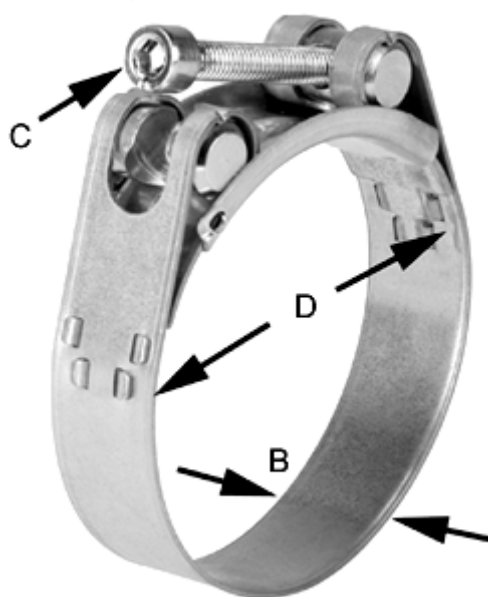

# Data Sheet

Article number: 025927252126

Description: Heavy Duty Clamp GBS M 126/25 W2 ISK QRC

## Measures

---

C (screw type) = ISK
Diameter D = 121-130
Width B = 25